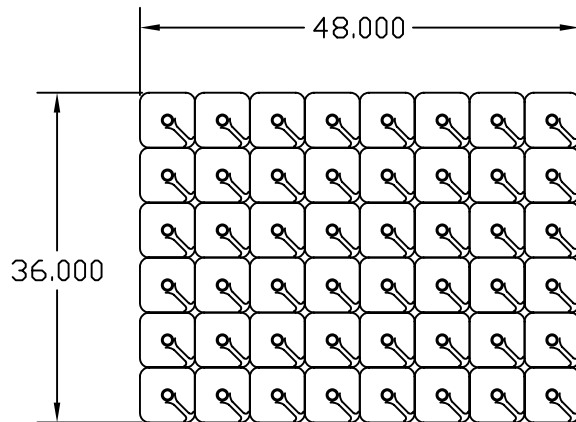

Bottle Pack Configurations

1-Gallon Dairy Bottles

OPTION "A"

OPTION "B"

OPTION "C"

OPTION "D"