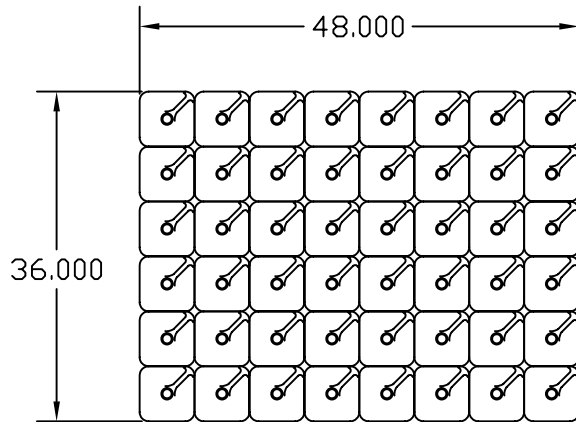

Bottle Pack Configurations

1-Gallon Dairy Bottles

OPTION "A"

OPTION "B"

OPTION "C"

OPTION "D"