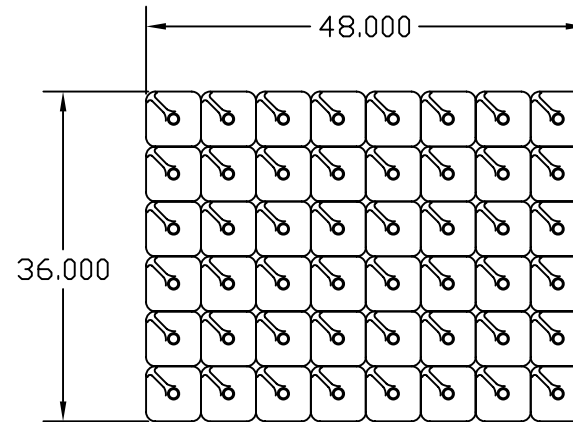

Bottle Pack Configurations

1-Gallon Dairy Bottles

OPTION "A"

OPTION "B"

OPTION "C"

OPTION "D"