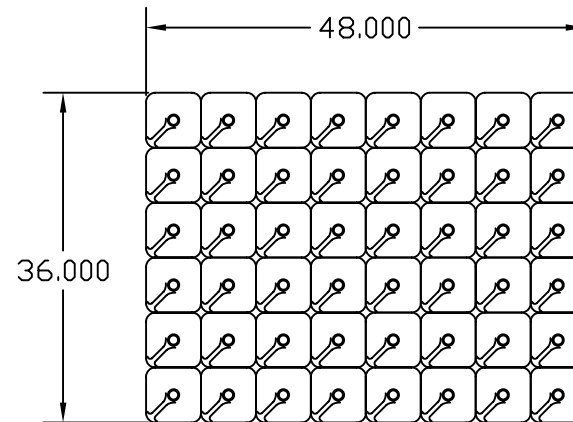

Bottle Pack Configurations

1-Gallon Dairy Bottles

OPTION "A"

OPTION "B"

OPTION "C"

OPTION "D"